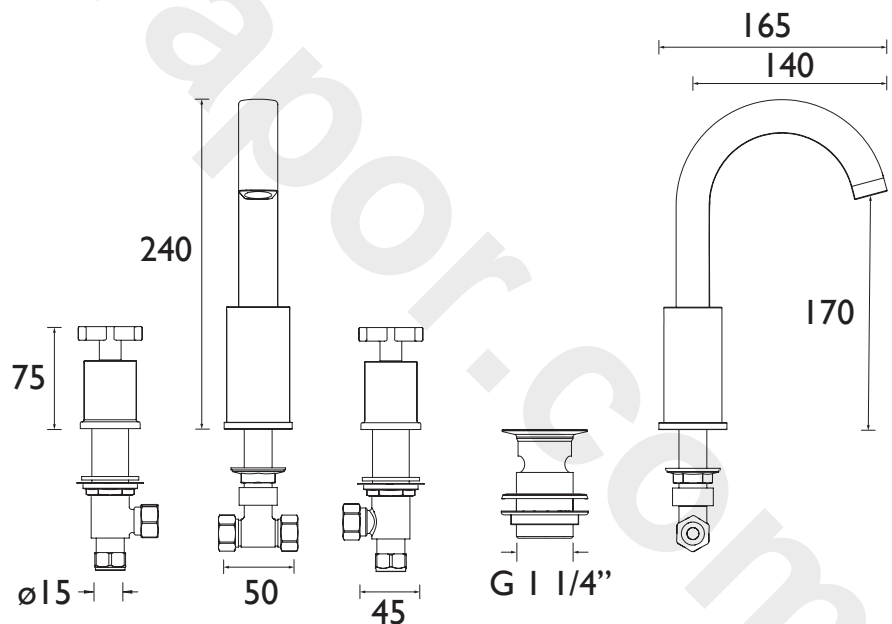

### Specification

<b>Product Type:</b>	Bathroom Taps
<b>Main Construction Material:</b>	Brass
<b>Mount Type:</b>	Deck
<b>Handle Type:</b>	Cross Head
<b>Connection Inlet:</b>	15mm Compression Threaded Tails
<b>Connection Outlet:</b>	M18 Coin-Slot Aerator
<b>Number of Tap Holes:</b>	3
<b>Valve/Cartridge Type:</b>	1/2" Ceramic Disc Valve - 1/4 turn
<b>Plumbing System Requirements:</b>	Suitable for all plumbing systems
<b>Minimum Dynamic Pressure (bar):</b>	0.2 bar
<b>Maximum Dynamic Pressure (bar):</b>	5 bar
<b>Maximum Hot Water Temperature °C:</b>	65°C
<b>Maximum Static Pressure (bar):</b>	10 bar
<b>Flow Type:</b>	Single
<b>Isolation Included:</b>	No

### Dimensions (measurements in mm)